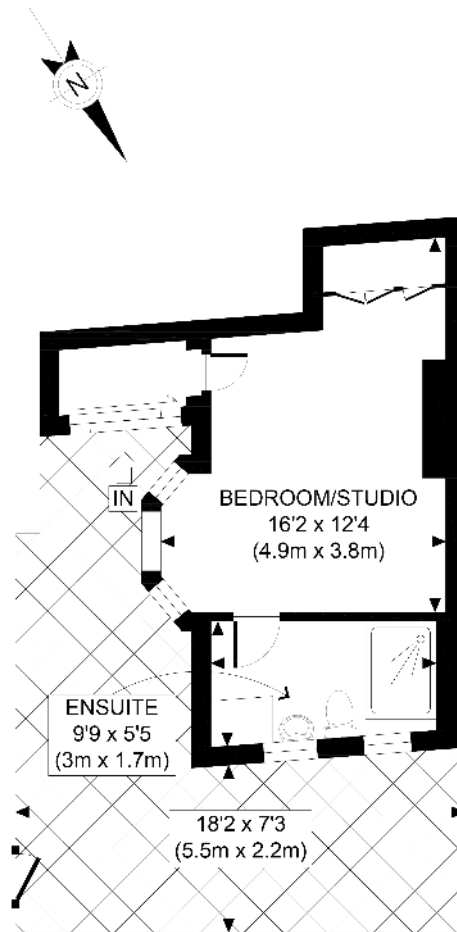

## Fortune Green Road, London, NW6

£1,400 pcm

- Ground Floor Studio Flat
- Modern Finish Throughout
- Available Now
- Private Outside Space
- Close to Amenities & Transport Links of West Hampstead
- Heating & Hot Water Included

GROUND FLOOR  
GROSS INTERNAL  
FLOOR AREA 229 SQ FT

APPROX. GROSS INTERNAL FLOOR AREA 229 SQ FT / 21 SQM

Disclaimer: Floor plan measurements are approximate and are for illustrative purposes only. While we do not doubt the floor plan accuracy and completeness, you or your advisors should conduct a careful, independent investigation of the property in respect of monetary valuation