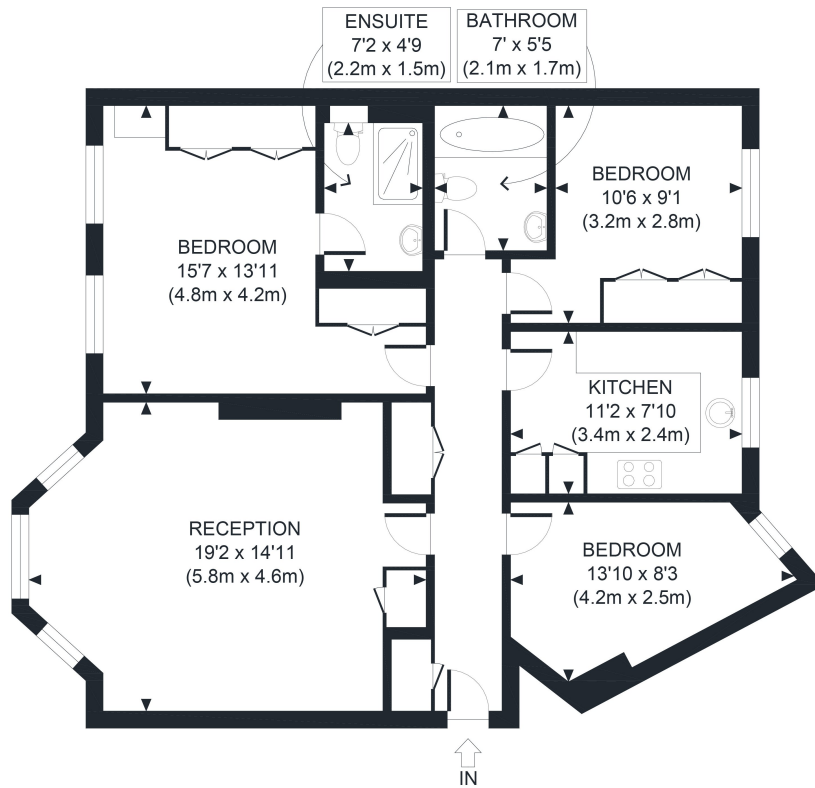

Broadhurst Mansions, Broadhurst Gardens, London, NW6

£2,950 pcm

- Three Bedroom Apartment
- Built-In Storage Throughout
- Communal Gardens
- Mansion Block
- Two Bathrooms
- Furnished

GROUND FLOOR
GROSS INTERNAL
FLOOR AREA 905 SQ FT

APPROX. GROSS INTERNAL FLOOR AREA 905 SQ FT / 84 SQM

Disclaimer: Floor plan measurements are approximate and are for illustrative purposes only. While we do not doubt the floor plan accuracy and completeness, you or your advisors should conduct a careful, independent investigation of the property in respect of monetary valuation

Copyright **photoplan360**