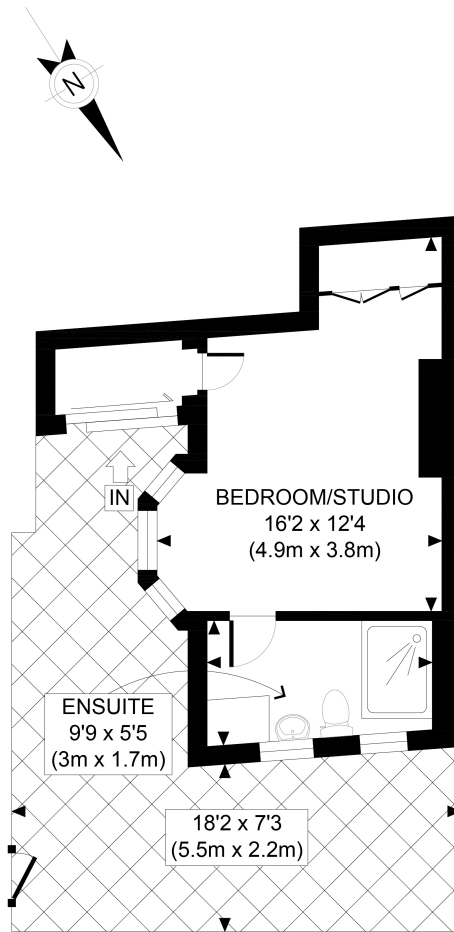

## Fortune Green Road, London, NW6

£1,400 pcm

- Ground Floor Studio Flat
- Modern Finish Throughout
- Available Now
- Private Outside Space
- Close to Amenities & Transport Links of West Hampstead
- Heating & Hot Water Included

GROUND FLOOR  
GROSS INTERNAL  
FLOOR AREA 229 SQ FT

APPROX. GROSS INTERNAL FLOOR AREA 229 SQ FT / 21 SQM

Disclaimer: Floor plan measurements are approximate and are for illustrative purposes only. While we do not doubt the floor plan accuracy and completeness, you or your advisors should conduct a careful, independent investigation of the property in respect of monetary valuation